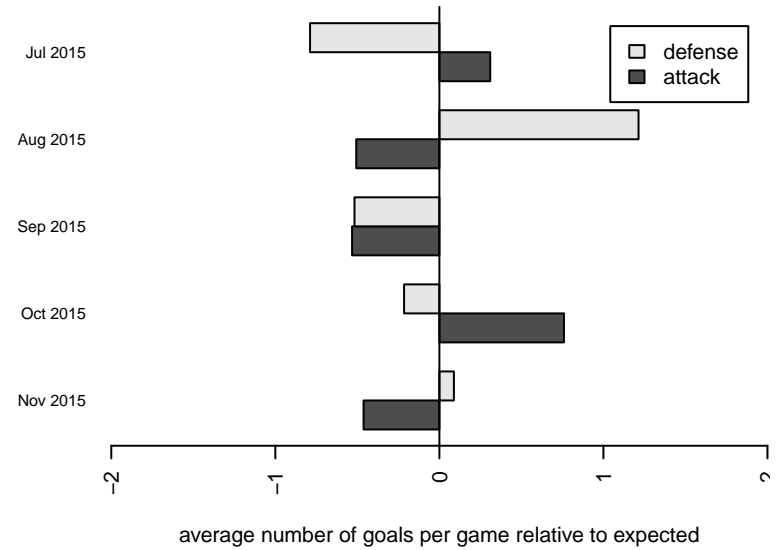

Performance relative to 13 month average