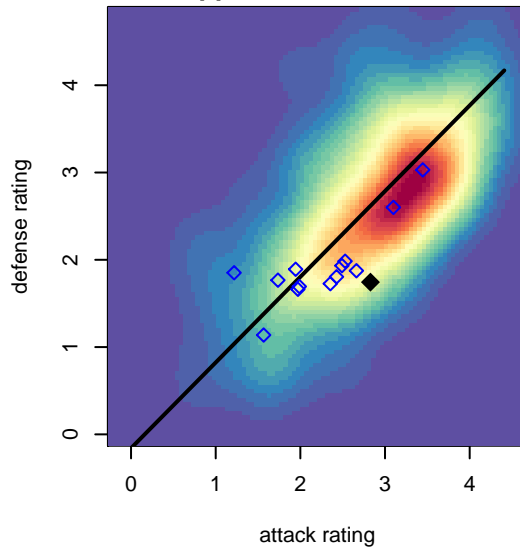

Crossfire Yakima B98

Crossfire Yakima
 Yakima, WA
 B98 total strength=1460
 attack=16.91 defense=5.72
 fall league = RCL B98 Div 4
 notes= Velazquez 2015

alt names used:
 CROSSFIRE YAKIMA B98 (WA)
 Crossfire Yakima -B98 A
 Crossfire Yakima

Venues played:
 2015 Nike Crossfire Challenge Gold Group U17
 2015 Xtreme Cup BU17
 2015 RCL B98 Div 4

Crossfire Yakima B98
 Dots are actual minus expected GF (blue circles) and GA (red triangles).
 Blue line is smoothed change in attack strength. Red is smoothed change in defense strength.

**attack and defense variance (black dot)
relative to other teams
and top 10 in region**

**attack and defense rating
relative to others at age
and all opponents in last 13 months**

Performance relative to 13 month average