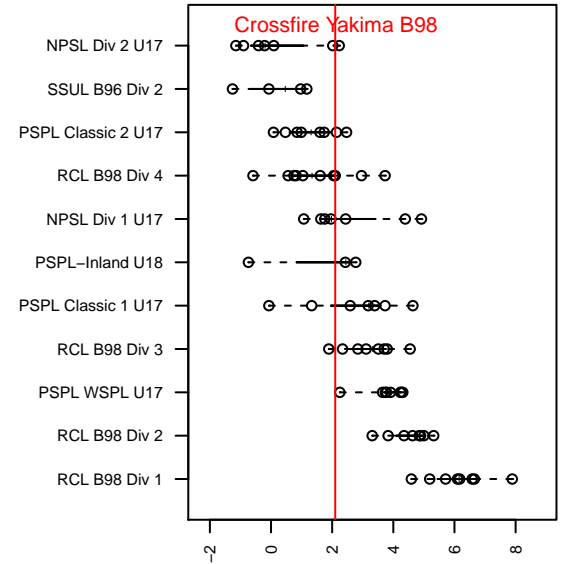

Crossfire Yakima B98

Crossfire Yakima
 Yakima, WA
 B98 total strength=1460
 attack=16.91 defense=5.72
 fall league = RCL B98 Div 4
 notes= Velazquez 2015

alt names used:
 CROSSFIRE YAKIMA B98 (WA)
 Crossfire Yakima -B98 A
 Crossfire Yakima

Venues played:
 2015 Nike Crossfire Challenge Gold Group U17
 2015 Xtreme Cup BU17
 2015 RCL B98 Div 4

Crossfire Yakima B98
 Dots are actual minus expected GF (blue circles) and GA (red triangles).
 Blue line is smoothed change in attack strength. Red is smoothed change in defense strength.

**attack and defense variance (black dot)
relative to other teams
and top 10 in region**

**attack and defense rating
relative to others at age
and all opponents in last 13 months**

Performance relative to 13 month average