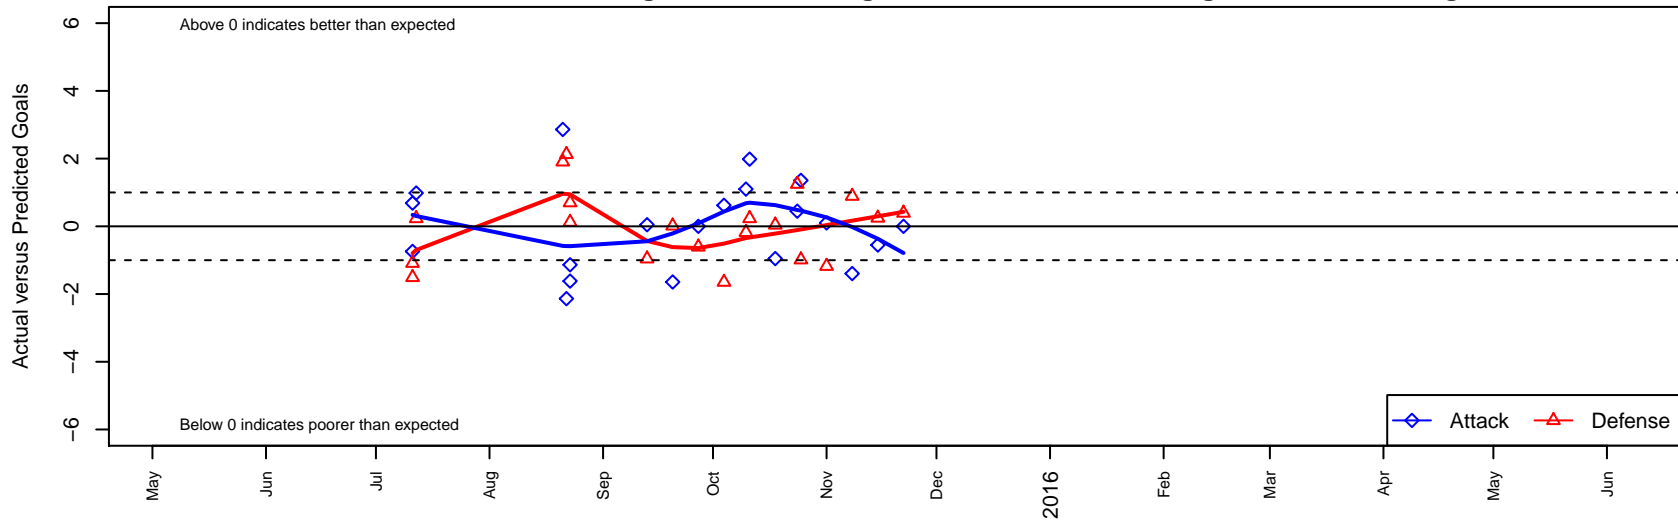

Crossfire Yakima B98

Crossfire Yakima
 Yakima, WA
 B98 total strength=1460
 attack=16.91 defense=5.72
 fall league = RCL B98 Div 4
 notes= Velazquez 2015

alt names used:
 CROSSFIRE YAKIMA B98 (WA)
 Crossfire Yakima -B98 A
 Crossfire Yakima

Venues played:
 2015 Nike Crossfire Challenge Gold Group U17
 2015 Xtreme Cup BU17
 2015 RCL B98 Div 4

Crossfire Yakima B98
 Dots are actual minus expected GF (blue circles) and GA (red triangles).
 Blue line is smoothed change in attack strength. Red is smoothed change in defense strength.

**attack and defense variance (black dot)
relative to other teams
and top 10 in region**

**attack and defense rating
relative to others at age
and all opponents in last 13 months**

Performance relative to 13 month average