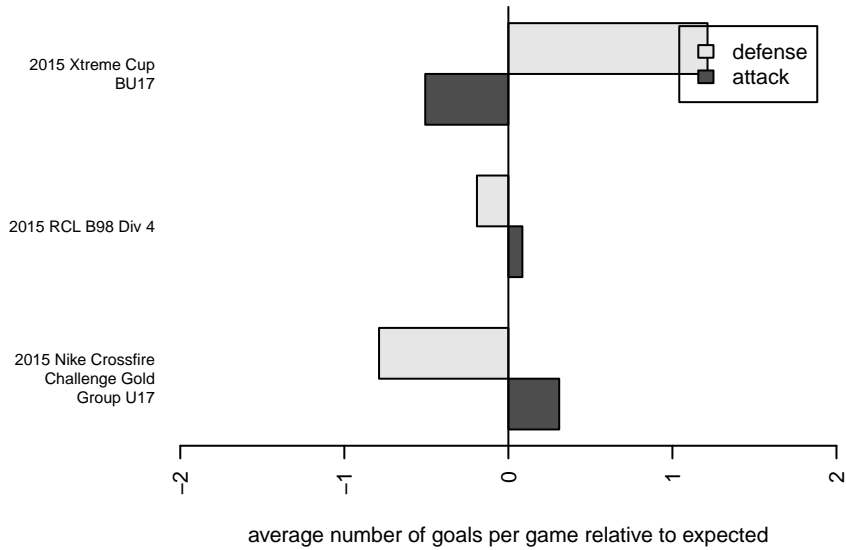

Crossfire Yakima B98

Crossfire Yakima
 Yakima, WA
 B98 total strength=1460
 attack=16.91 defense=5.72
 fall league = RCL B98 Div 4
 notes= Velazquez 2015

alt names used:
 CROSSFIRE YAKIMA B98 (WA)
 Crossfire Yakima -B98 A
 Crossfire Yakima

Venues played:
 2015 Nike Crossfire Challenge Gold Group U17
 2015 Xtreme Cup BU17
 2015 RCL B98 Div 4

Crossfire Yakima B98
 Dots are actual minus expected GF (blue circles) and GA (red triangles).
 Blue line is smoothed change in attack strength. Red is smoothed change in defense strength.

**attack and defense variance (black dot)
relative to other teams
and top 10 in region**

**attack and defense rating
relative to others at age
and all opponents in last 13 months**

Performance relative to 13 month average