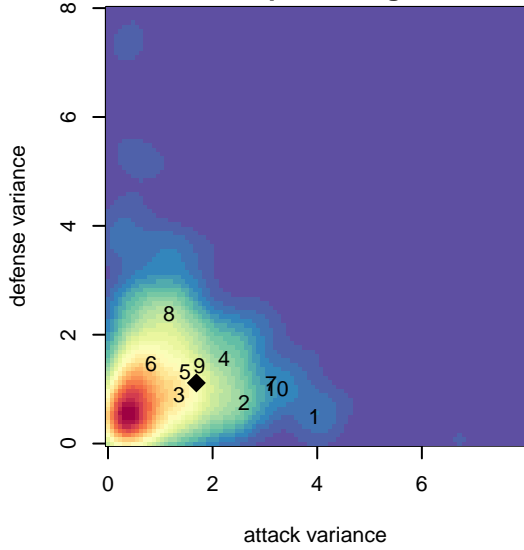

Crossfire Yakima B98

Crossfire Yakima
 Yakima, WA
 B98 total strength=1460
 attack=16.91 defense=5.72
 fall league = RCL B98 Div 4
 notes= Velazquez 2015

alt names used:
 CROSSFIRE YAKIMA B98 (WA)
 Crossfire Yakima -B98 A
 Crossfire Yakima

Venues played:
 2015 Nike Crossfire Challenge Gold Group U17
 2015 Xtreme Cup BU17
 2015 RCL B98 Div 4

Crossfire Yakima B98
 Dots are actual minus expected GF (blue circles) and GA (red triangles).
 Blue line is smoothed change in attack strength. Red is smoothed change in defense strength.

**attack and defense variance (black dot)
relative to other teams
and top 10 in region**

**attack and defense rating
relative to others at age
and all opponents in last 13 months**

Performance relative to 13 month average